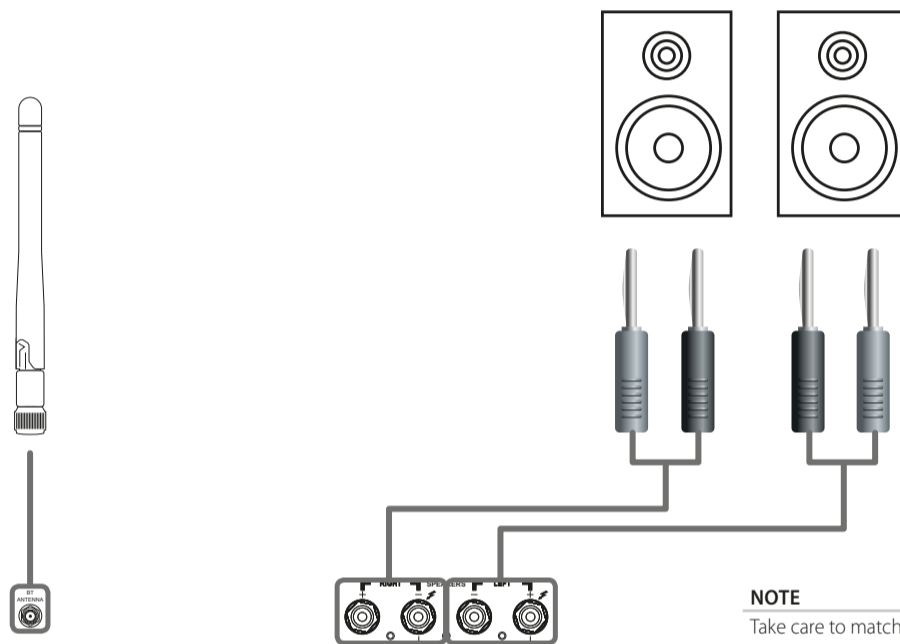

NAD C368 Hybrid Digital DAC Amplifier

Quick Setup Guide

WHAT'S IN THE BOX

SR9 Remote Control

AA batteries x 2

Bluetooth Antenna

Power connector x 2

NOTE

Download the latest C368 Owner's manual from the NAD website <http://nadelectronics.com>

CONNECT

SPEAKERS AND BLUETOOTH ANTENNA

NOTE

Take care to match the polarity (+ or -) of the C 368 speaker terminals with the corresponding terminals on connected speakers.

CONNECT

INPUT DEVICES

POWER UP!