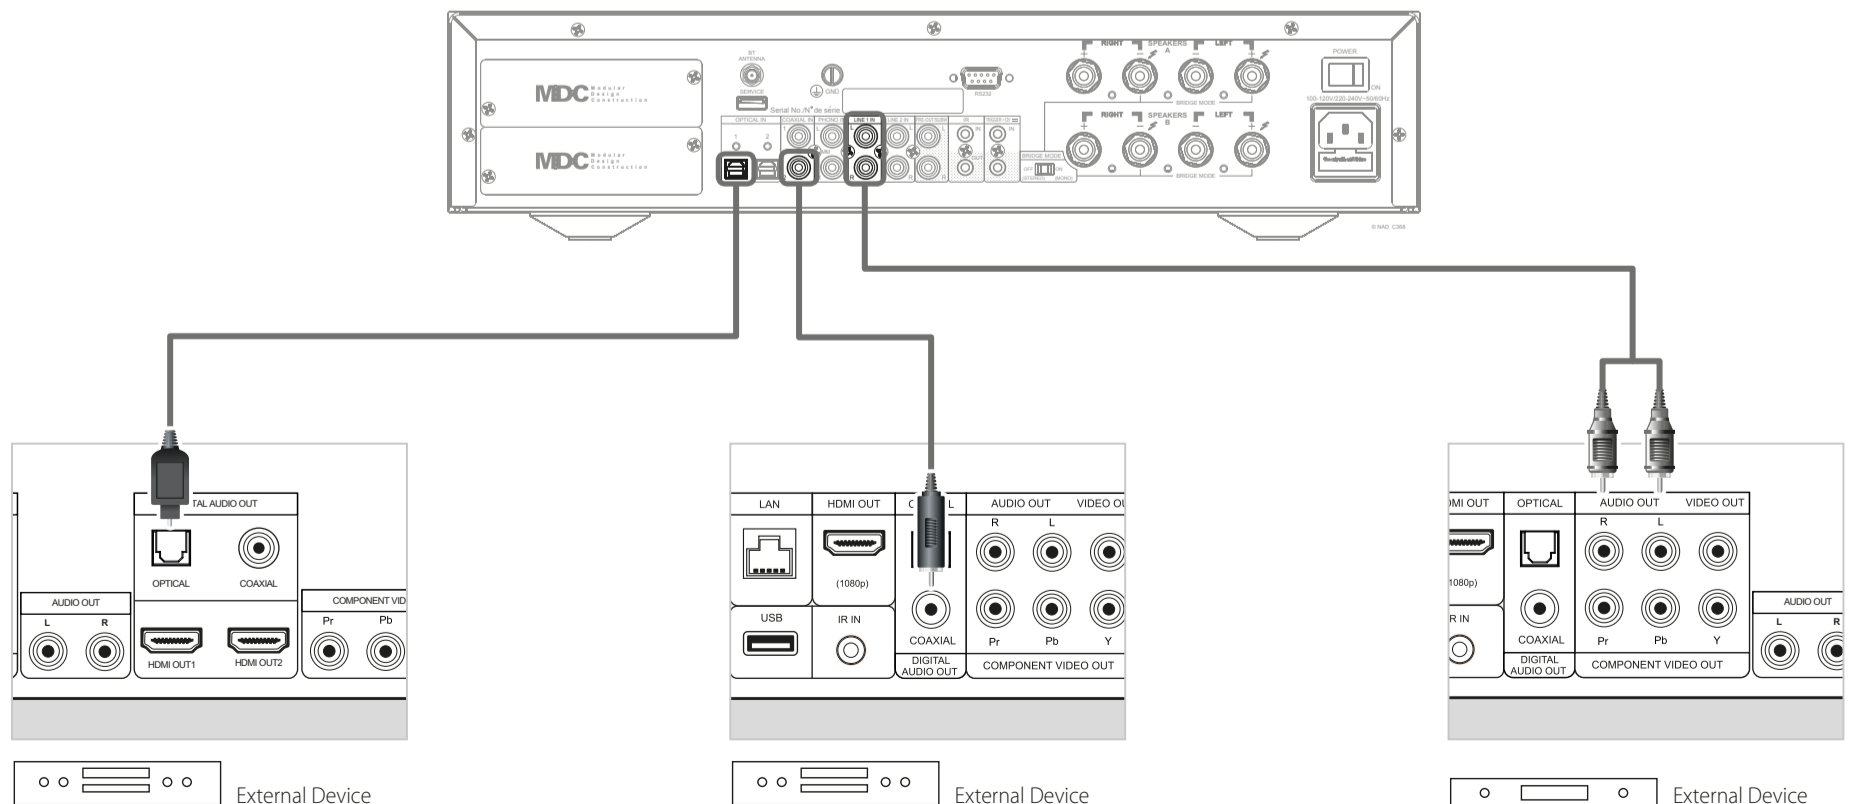

NAD C368 Hybrid Digital DAC Amplifier

Quick Setup Guide

WHAT'S IN THE BOX

SR9 Remote Control

AA batteries x 2

Bluetooth Antenna

Power connector x 2

NOTE

Download the latest C368 Owner's manual from the NAD website <http://nadelectronics.com>

CONNECT

SPEAKERS AND BLUETOOTH ANTENNA

NOTE

Take care to match the polarity (+ or -) of the C 368 speaker terminals with the corresponding terminals on connected speakers.

CONNECT

INPUT DEVICES

POWER UP!