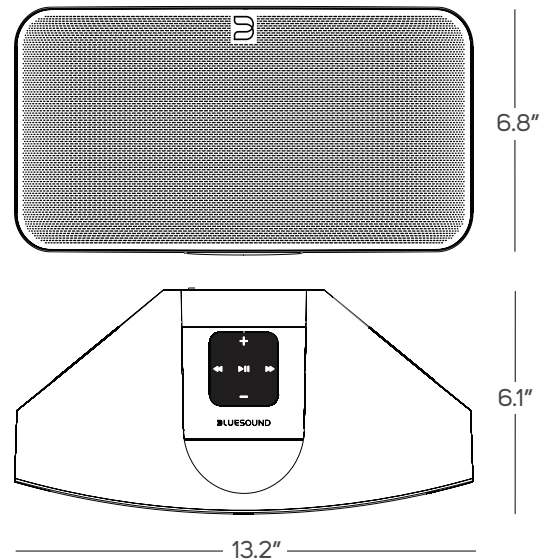

Power Consumption (Idle/Standby):	10 Watts/<0.5 Watts
Finish:	Black/White

Dimensions (Product):

335 x 172 x 155mm (W x H x D)
13.2 x 6.8 x 6.1 in (W x H x D)*

Weight: 3.73kg/8.2lb

Dimensions (Shipping, Single Unit):